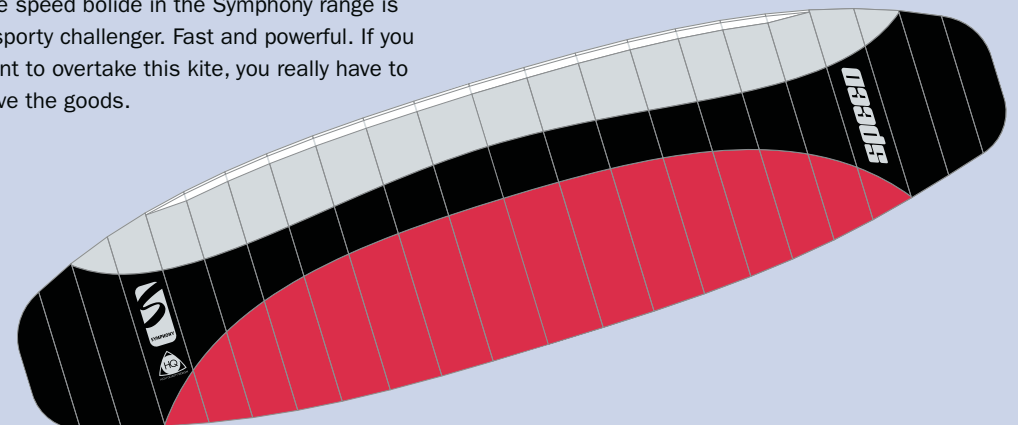

■ SYMPHONY: THE PROVEN AND ESTABLISHED PROFESSIONAL LINE!

The ideal range for pilots who demand a great deal from their kites. Uncompromising flight performance, materials and accessories.

These Symphonys offer great fun for beginners and advanced pilots due to their excellent flying characteristics. The bigger Symphonys require skillful pilots to experience the ultimate power in this class. Go for your limits. All Symphonys are carefully hand-made according to the highest standards and from the finest materials. They pack-up very small and are ideal for travel and vacation.

Symphony 1.2 R2F Art. Nr. 117685

Width: 120 cm / 47", Height: 55 cm / 22"
Sail: Nylon | Line: Q-Fusion 23 kg / 50 lb., 2 x 20 m / 65 ft. on winder with straps, incl. | Wind (Bft.): 3-6 (12-49 km/h | 8-31 mph) | Age: +8

Our smallest model within the Symphony range. Interesting pricepoint.

Symphony 1.4 R2F Art. Nr. 117691

Width: 140 cm / 55", Height: 60 cm / 24"
Sail: Nylon | Line: Blendline 45 kp / 100 lb., 2 x 20 m / 65 ft. on winder with straps, incl. | Wind (Bft.): 2-6 (6-49 km/h | 4-31 mph) | Age: +12

Folded, the Symphony 1.4 fits in every pocket and emphasizes on the fun-aspect of kiteflying. Even for young pilots. Our Symphony 1.4 is one of the most successful foil kites in the world.

Symphony 1.8 R2F Art. Nr. 117696

Width: 180 cm / 71", Height: 65 cm / 26"
Sail: Nylon | Line: Blendline 70 kp / 150 lb., 2 x 25 m / 80 ft. on winder with straps, incl. | Wind (Bft.): 2-6 (6-49 km/h | 4-31 mph) | Age: +12

The Symphony 1.8 offers more power than the Symphony 1.4, but it is still easy to control. The perfect size for travel and vacation.

Symphony 2.2 R2F Art. Nr. 117701